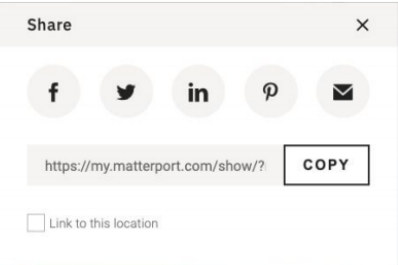

User Guide to Key Features- Bottom right of screen

Share

Click this icon to share your virtual tour easily on a variety of platforms. When the screen below pops up, click “copy” to copy the link to the tour and then click on the required service to share the tour there by pasting in the link.

View in VR from mobile phone

With your tour activated on a mobile phone, this can be placed into a VR headset. Click this icon to transport the viewer into a truly immersive experience.

Full screen

Click this icon to view your virtual tour on a full screen of your device.